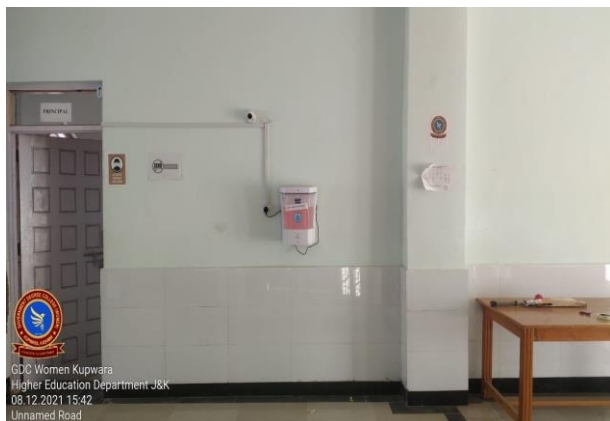

## Special Facilities for Women in terms of Safety, Security and Counselling

### **Sexual Harassment/Gender Sensitization Cell:**

In order to ensure safety and security of the girl students, the college has established a Sexual Harassment/Gender Sensitization Cell that keeps a close eye on matters related to eve teasing and sexual harassment and any such activity is severely dealt with. For example, in 2018, some students of the college had registered a complaint against a nearby shopkeeper who used to pass objectionable comments on them. Taking cognizance of the issue, the college grievance cell launched an FIR against the alleged person seeking police action.